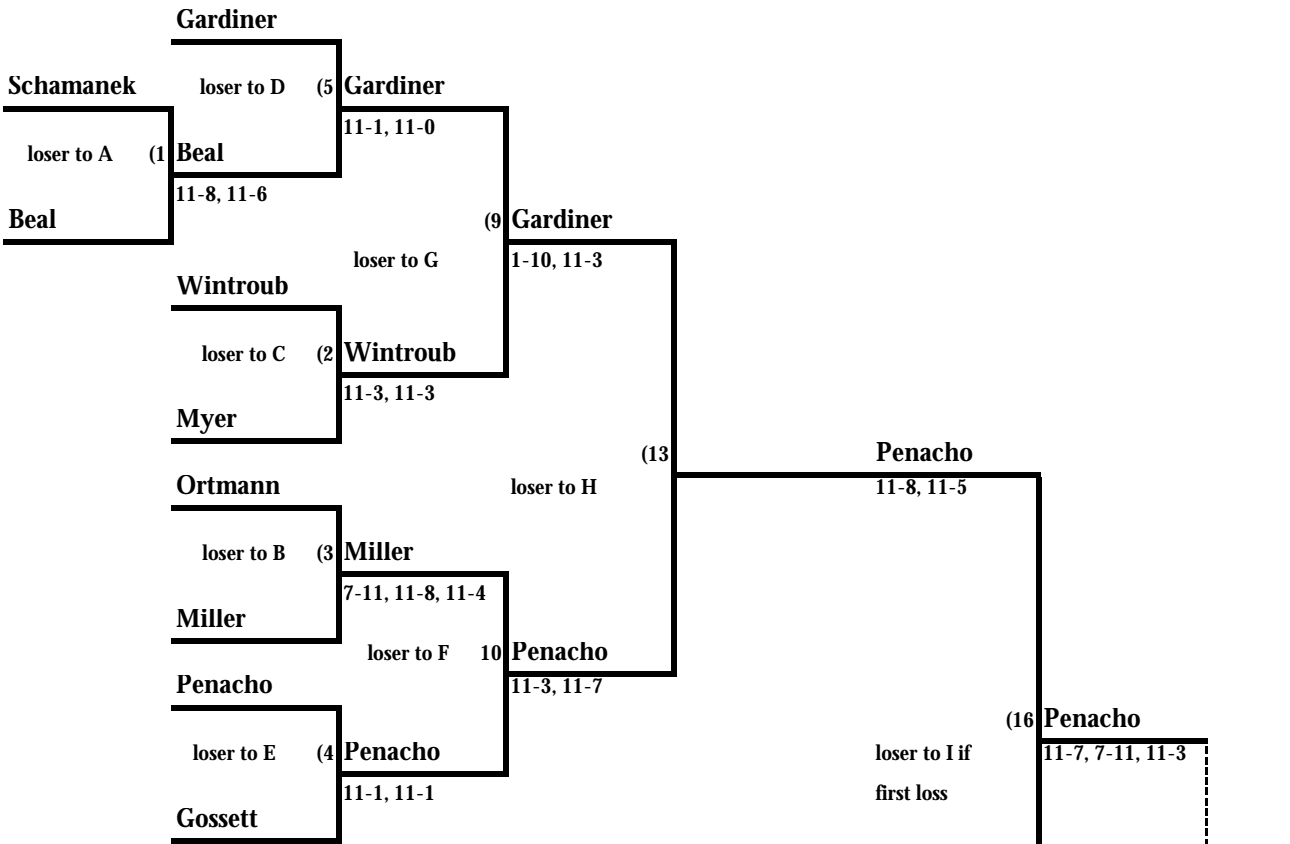

2008 World Senior Games Pickleball Tournament

A Bracket

9 player / team bracket

Women Singles, 60-64

2 out of 3 games to 11

LOSER'S BRACKET  
1 Game to 15