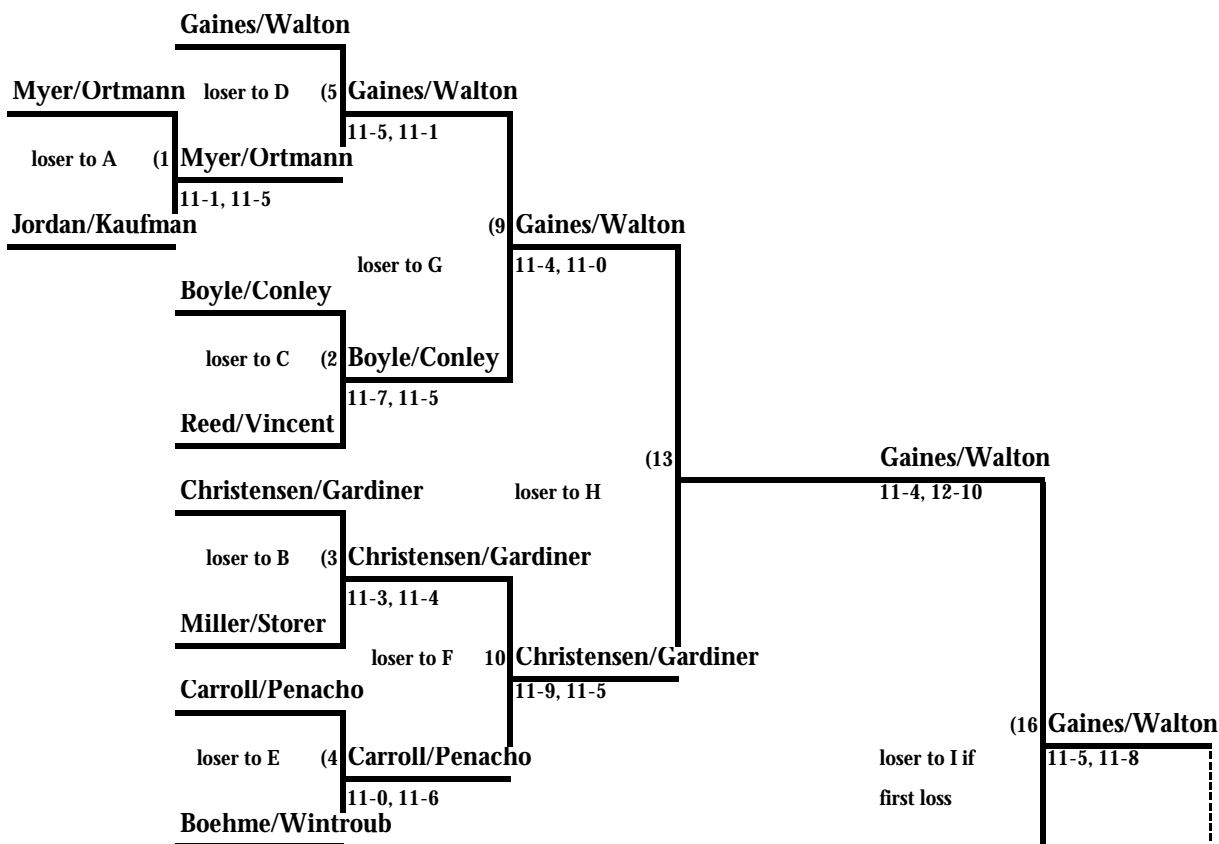

2008 World Senior Games Pickleball Tournament

A Bracket

9 player / team bracket

Women Masters, None

2 out of 3 games to 11

LOSER'S BRACKET  
1 Game to 15