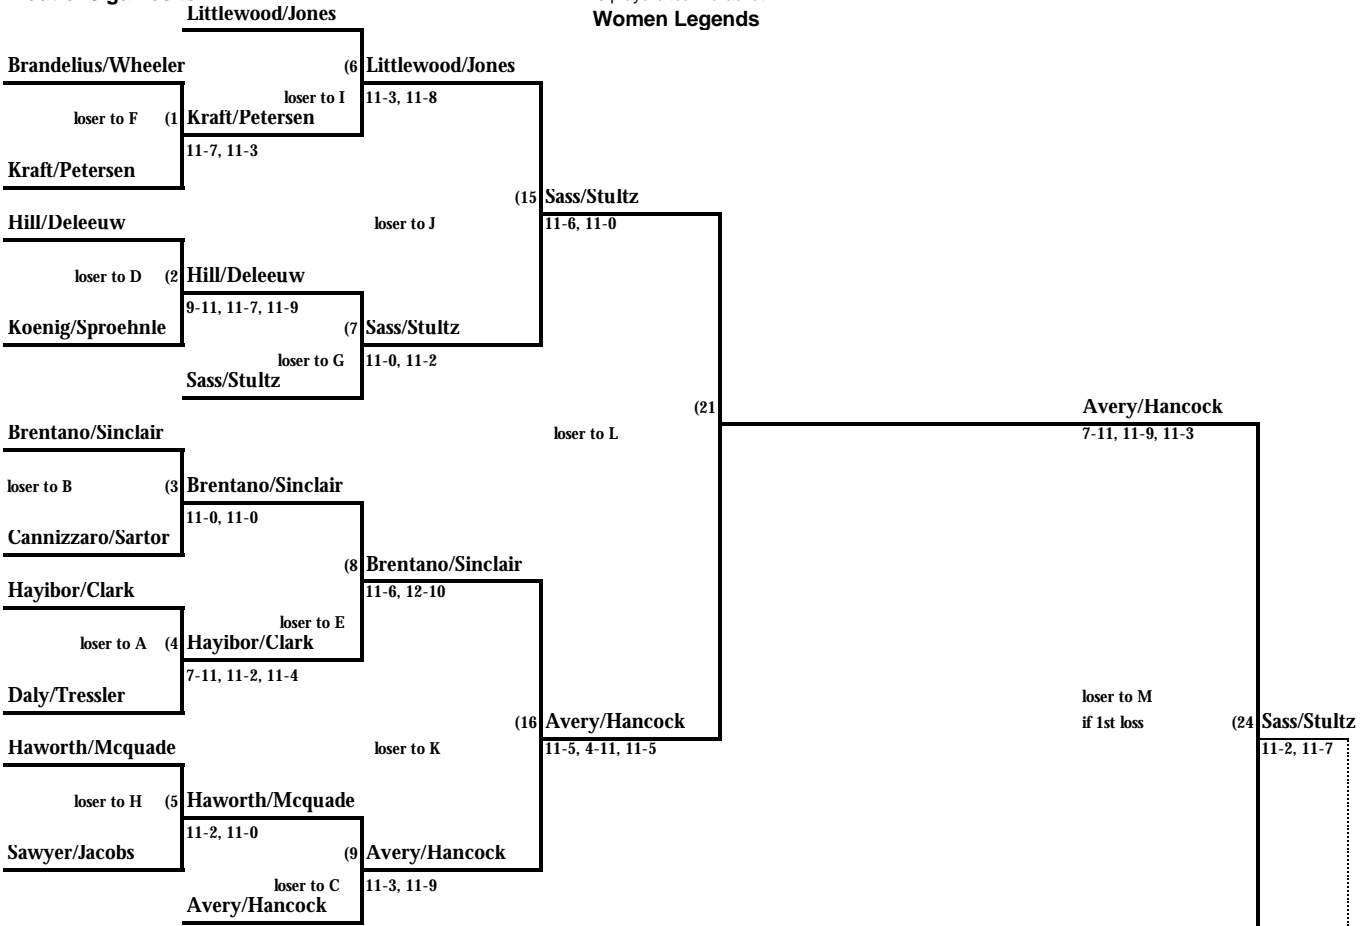

2008 World Senior Games Pickleball Tournament

A Bracket

13 player / team bracket

Women Legends

2 out of 3 games to 11

Loser's Bracket

1 Game to 15