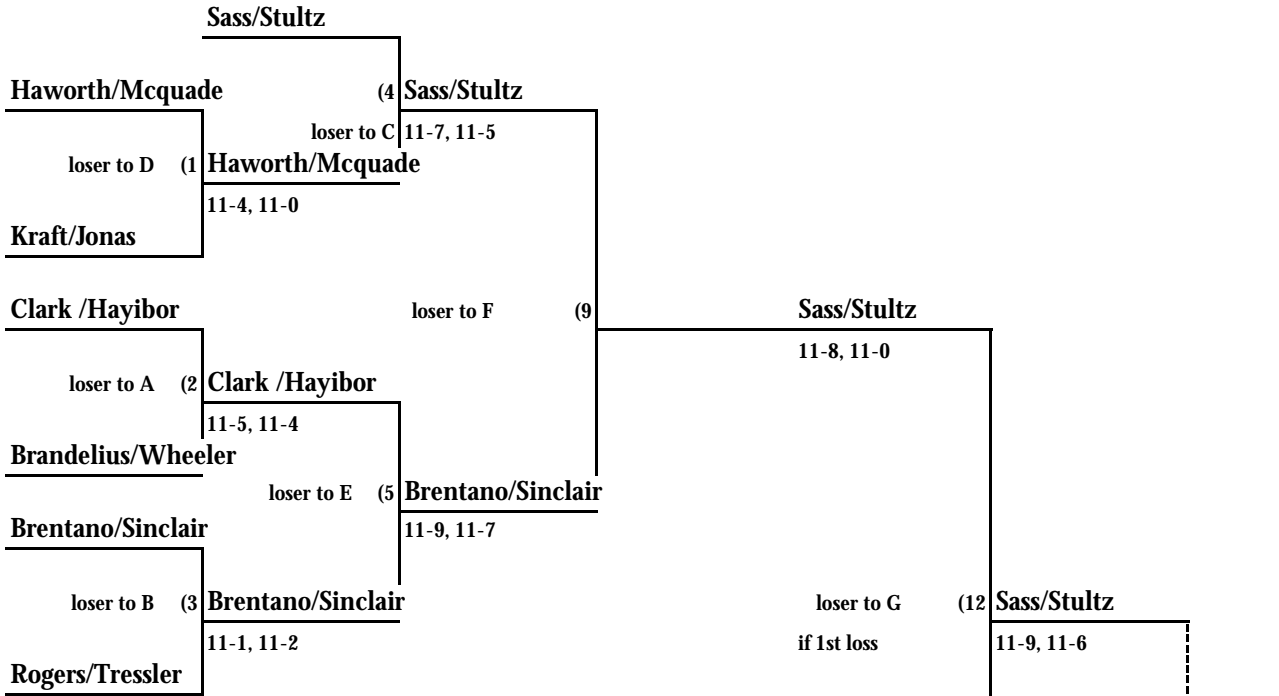

2008 World Senior Games Pickleball Tournament

A Bracket  
 7 player / team bracket  
 Women Doubles, 65-69

2 out of 3 games to 11

LOSER'S BRACKET

1 Game to 15