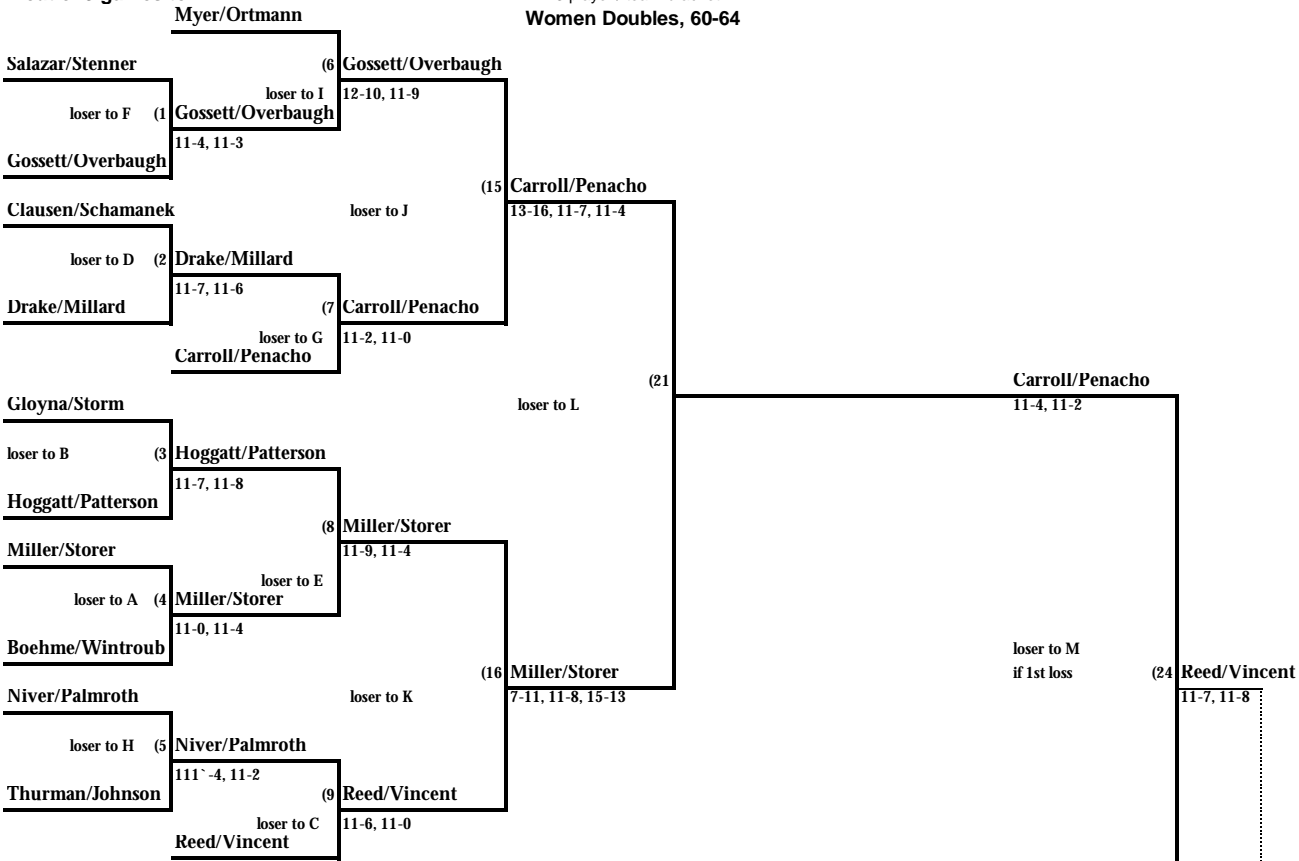

2008 World Senior Games Pickleball Tournament

A Bracket A Bracket

13 player / team bracket

Women Doubles, 60-64

2 out of 3 games to 11

Loser's Bracket

1 Game to 15