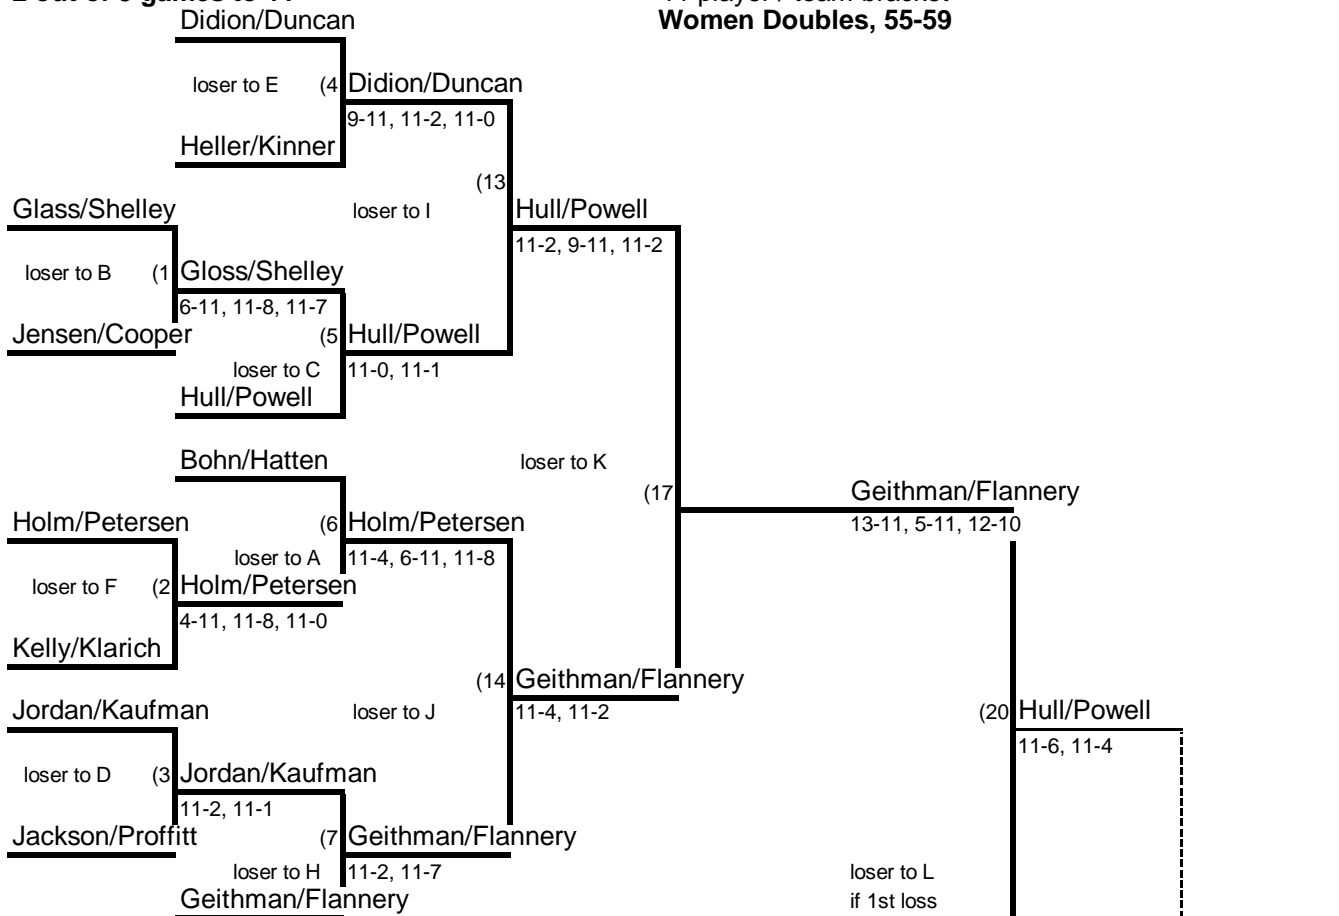

2008 World Senior Games Pickleball Tournament
A Bracket

11 player / team bracket
Women Doubles, 55-59

2 out of 3 games to 11

LOSER'S BRACKET

1 Game to 15