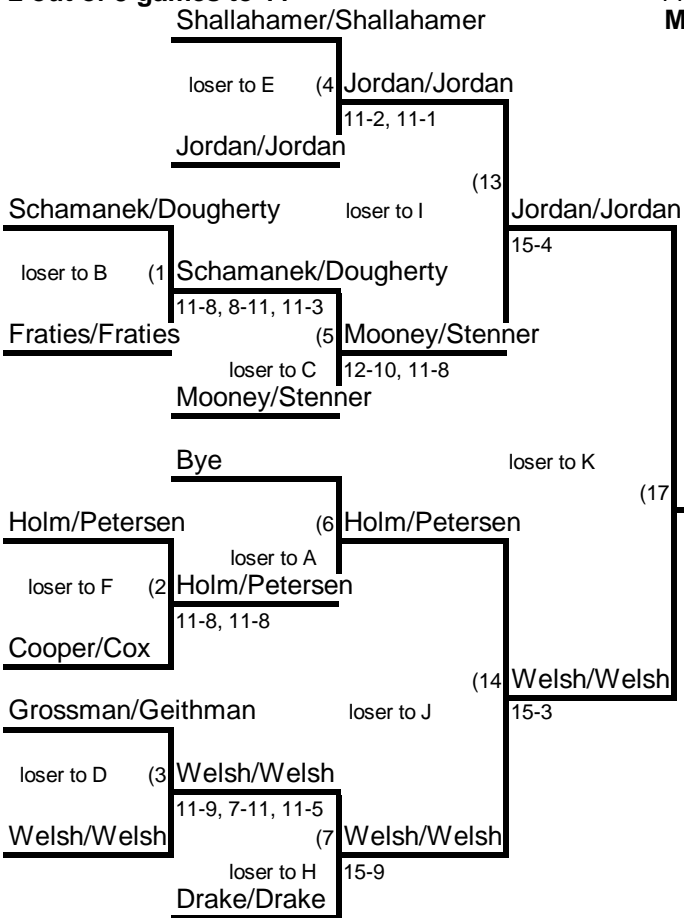

2008 World Senior Games Pickleball Tournament

B Bracket

11 player / team bracket

Mixed Doubles, 60-64

2 out of 3 games to 11

LOSER'S BRACKET

1 Game to 15