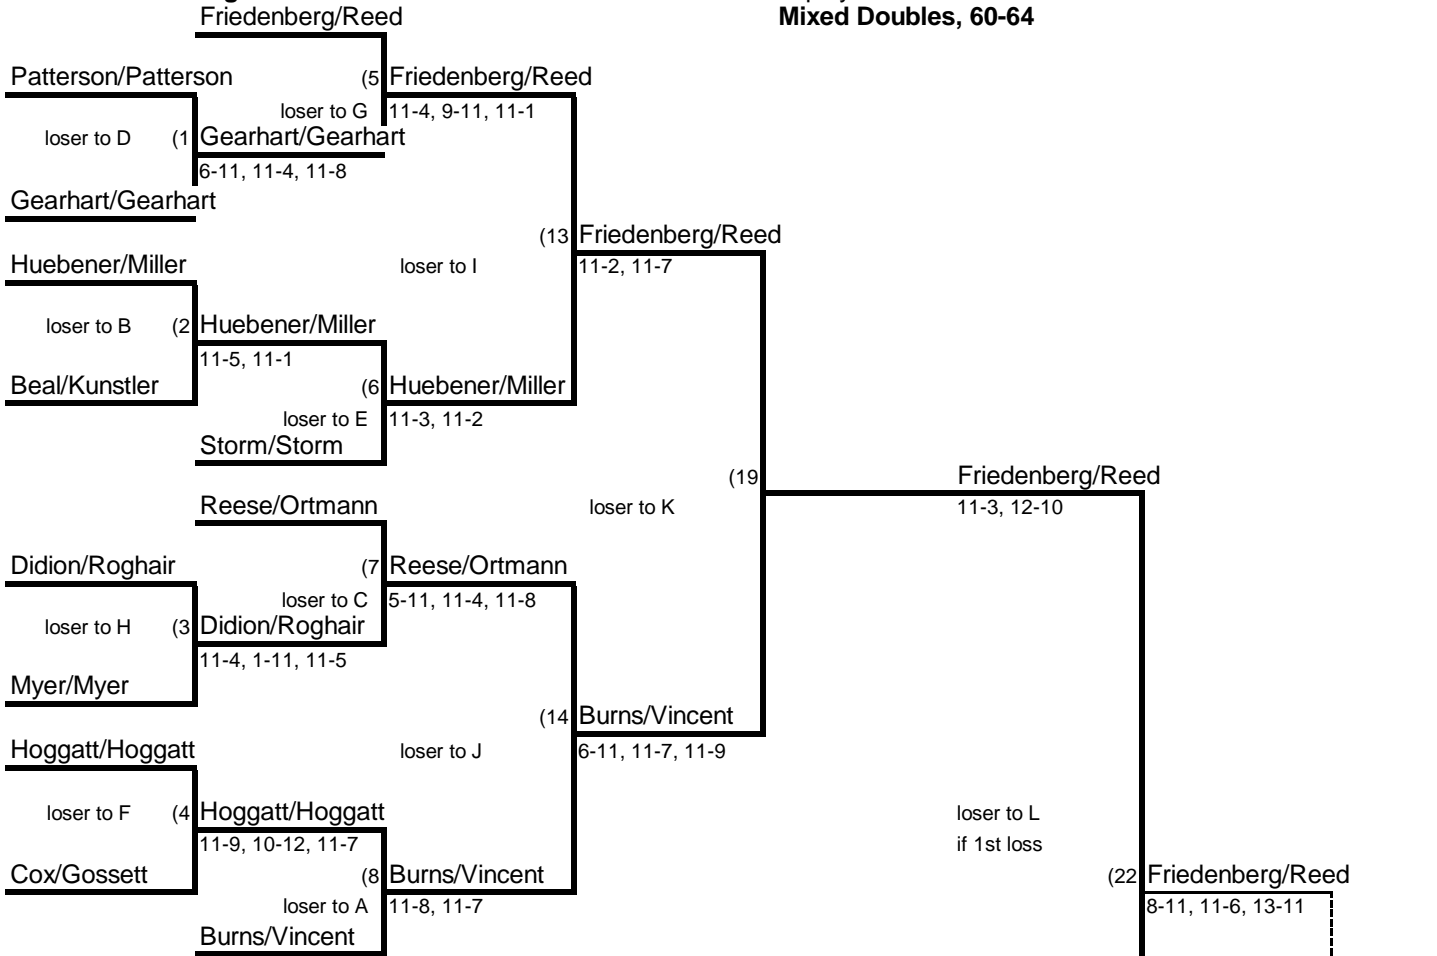

2008 World Senior Games Pickleball Tournament

A Bracket

12 player / team bracket

Mixed Doubles, 60-64

2 out of 3 games to 11

Loser's Bracket

1 Game to 15