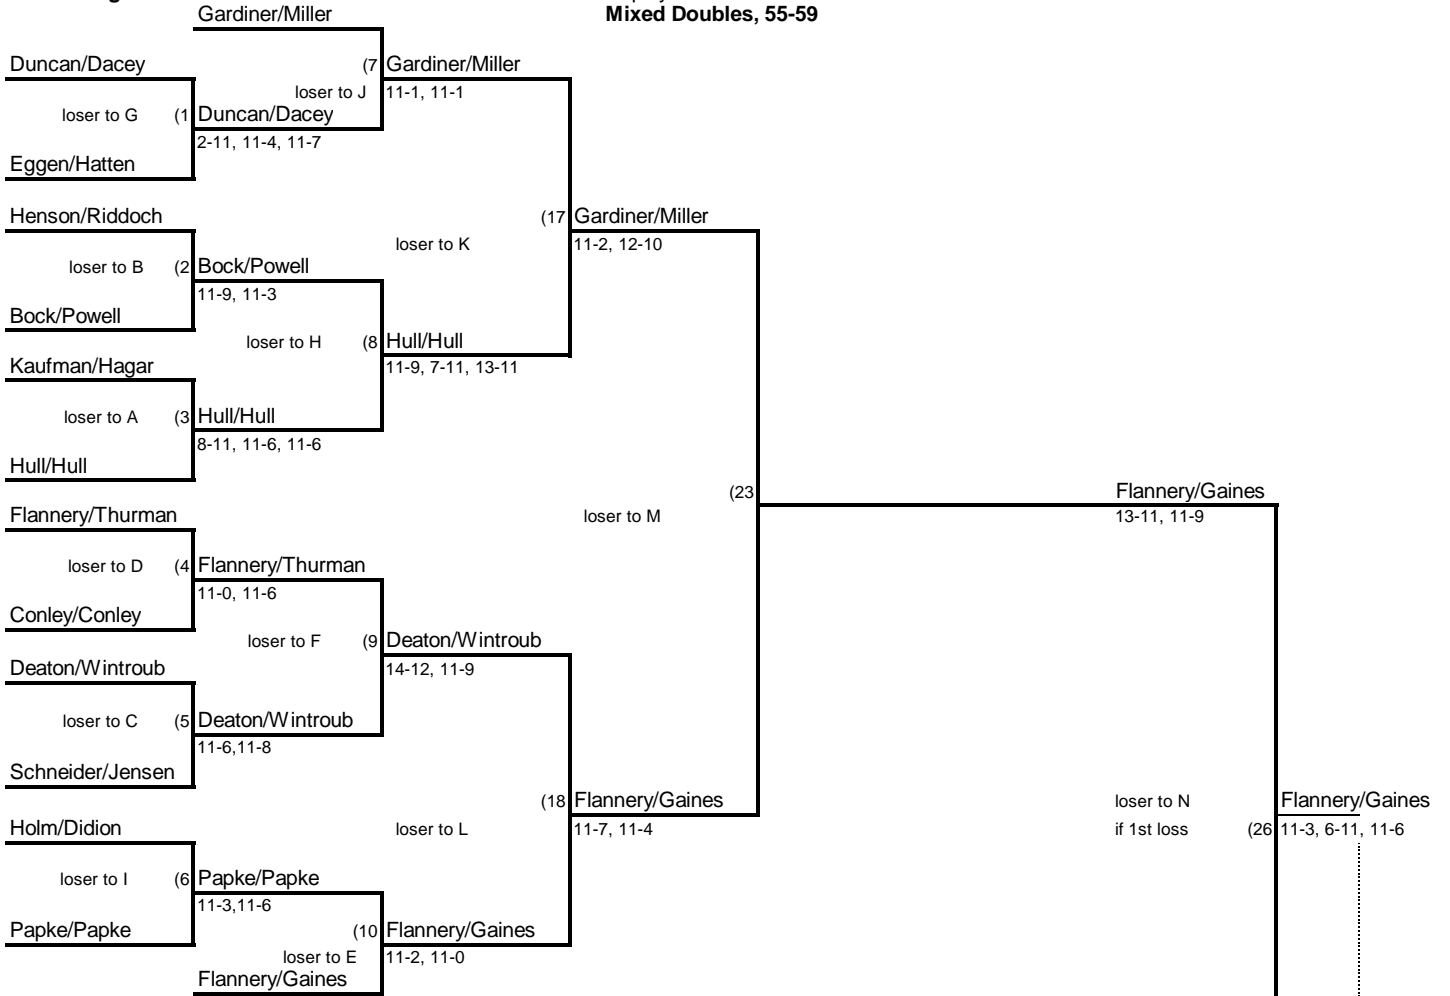

2008 World Senior Games Pickleball Tournament

A Bracket

14 player / team bracket

Mixed Doubles, 55-59

2 out of 3 games to 11

Loser's Bracket

1 Game to 15