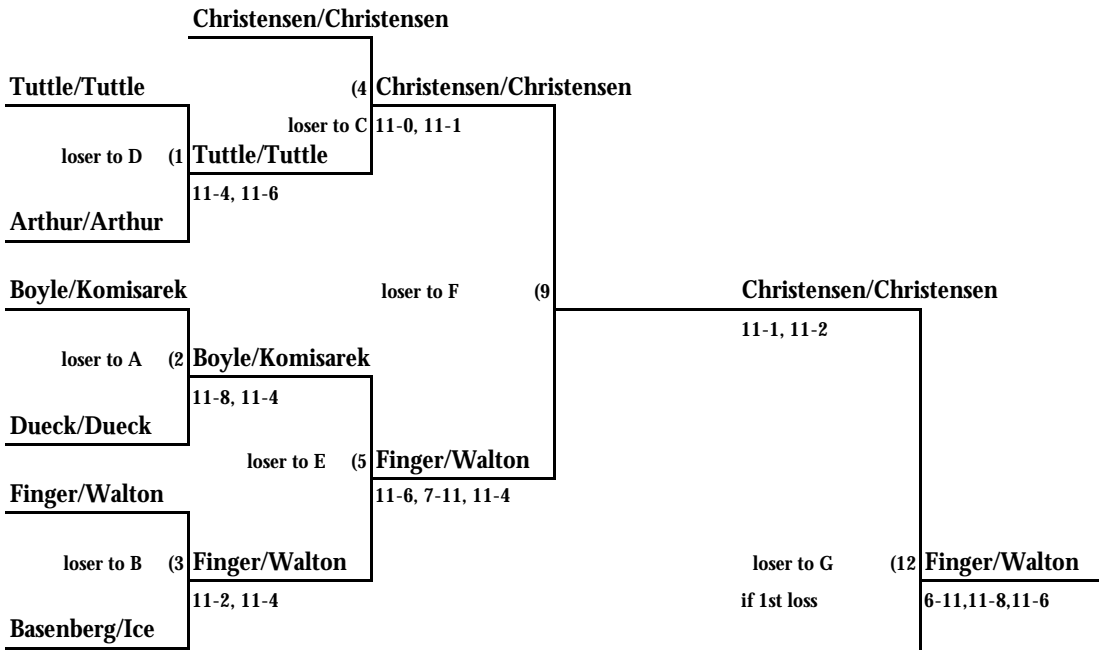

2008 World Senior Games Pickleball Tournament

A Bracket  
 7 player / team bracket  
**Mixed Doubles, 50-54**

2 out of 3 games to 11

LOSER'S BRACKET

1 Game to 15