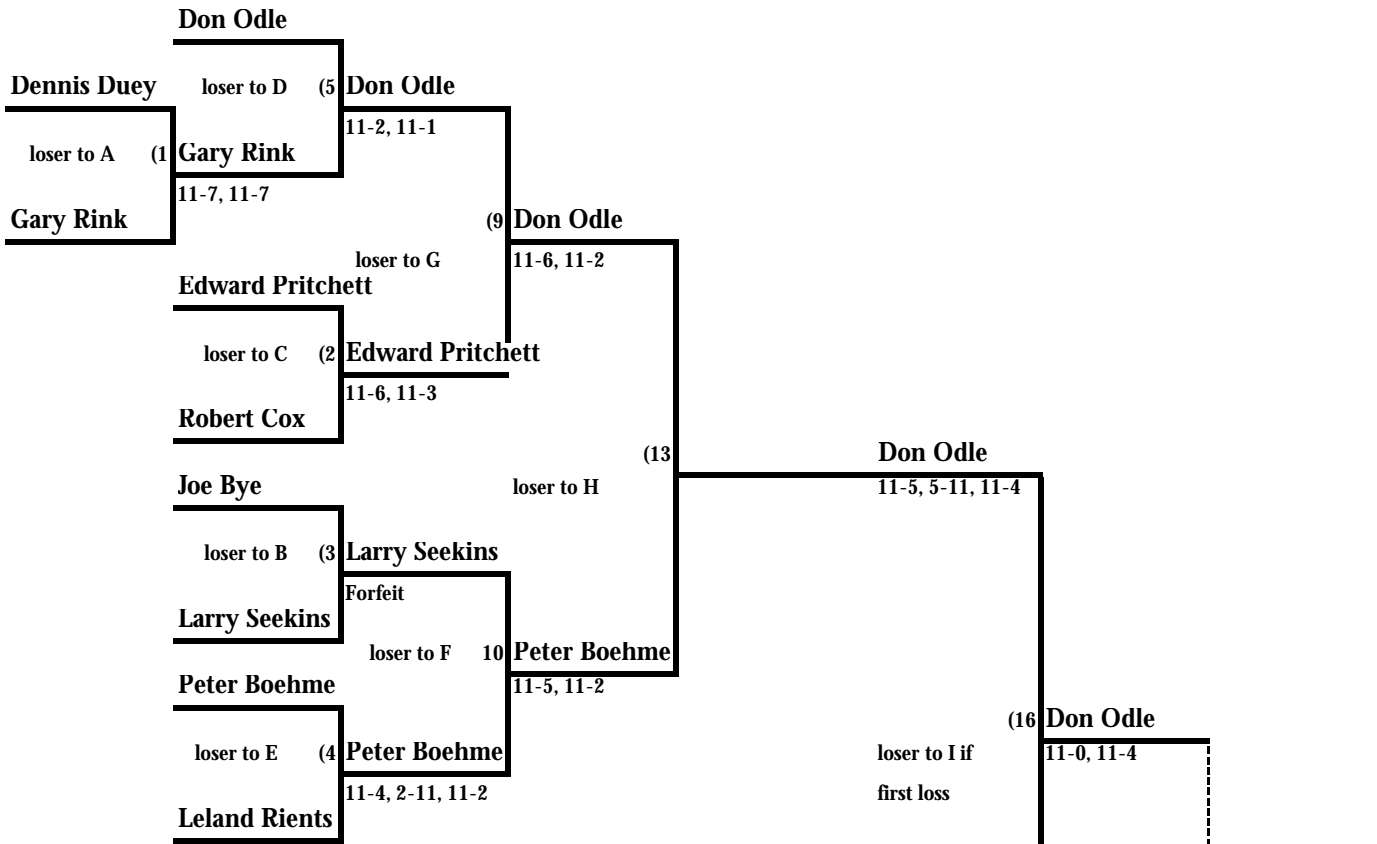

2008 World Senior Games Pickleball Tournament

A Bracket

9 player / team bracket

Men Singles, 65-69

2 out of 3 games to 11

LOSER'S BRACKET
1 Game to 15