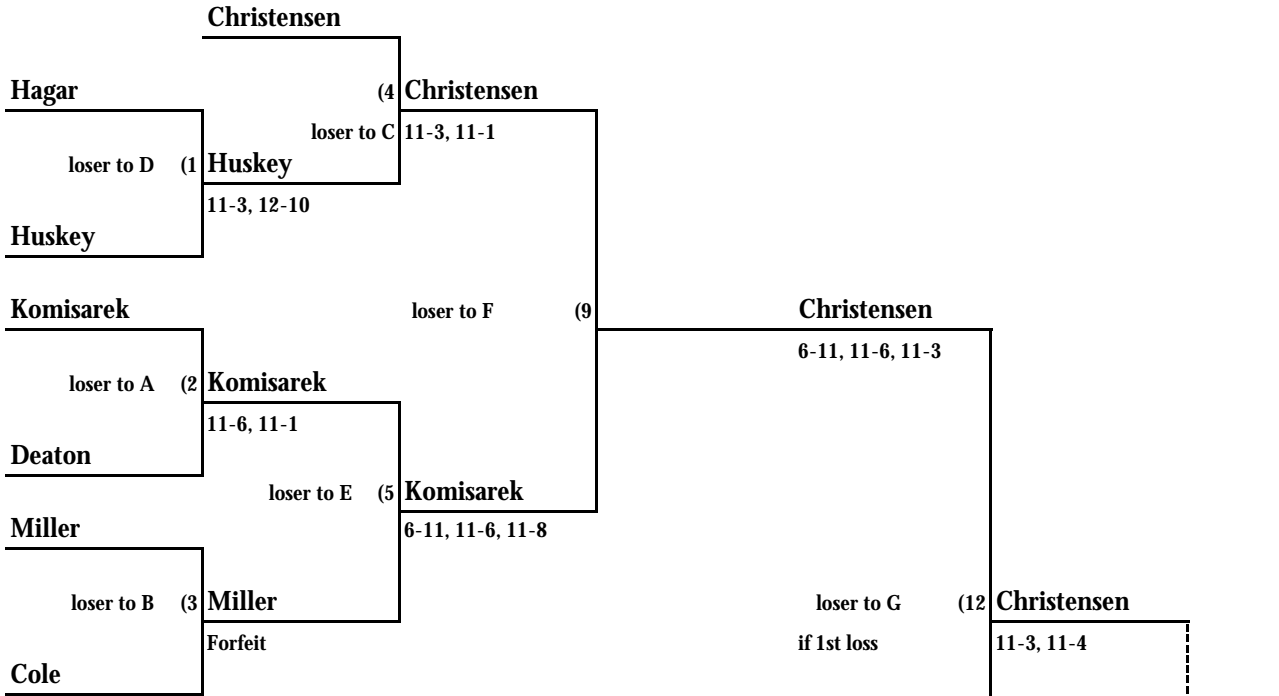

2008 World Senior Games Pickleball Tournament

A Bracket

7 player / team bracket

Men Singles, 55-59

2 out of 3 games to 11

LOSER'S BRACKET

1 Game to 15