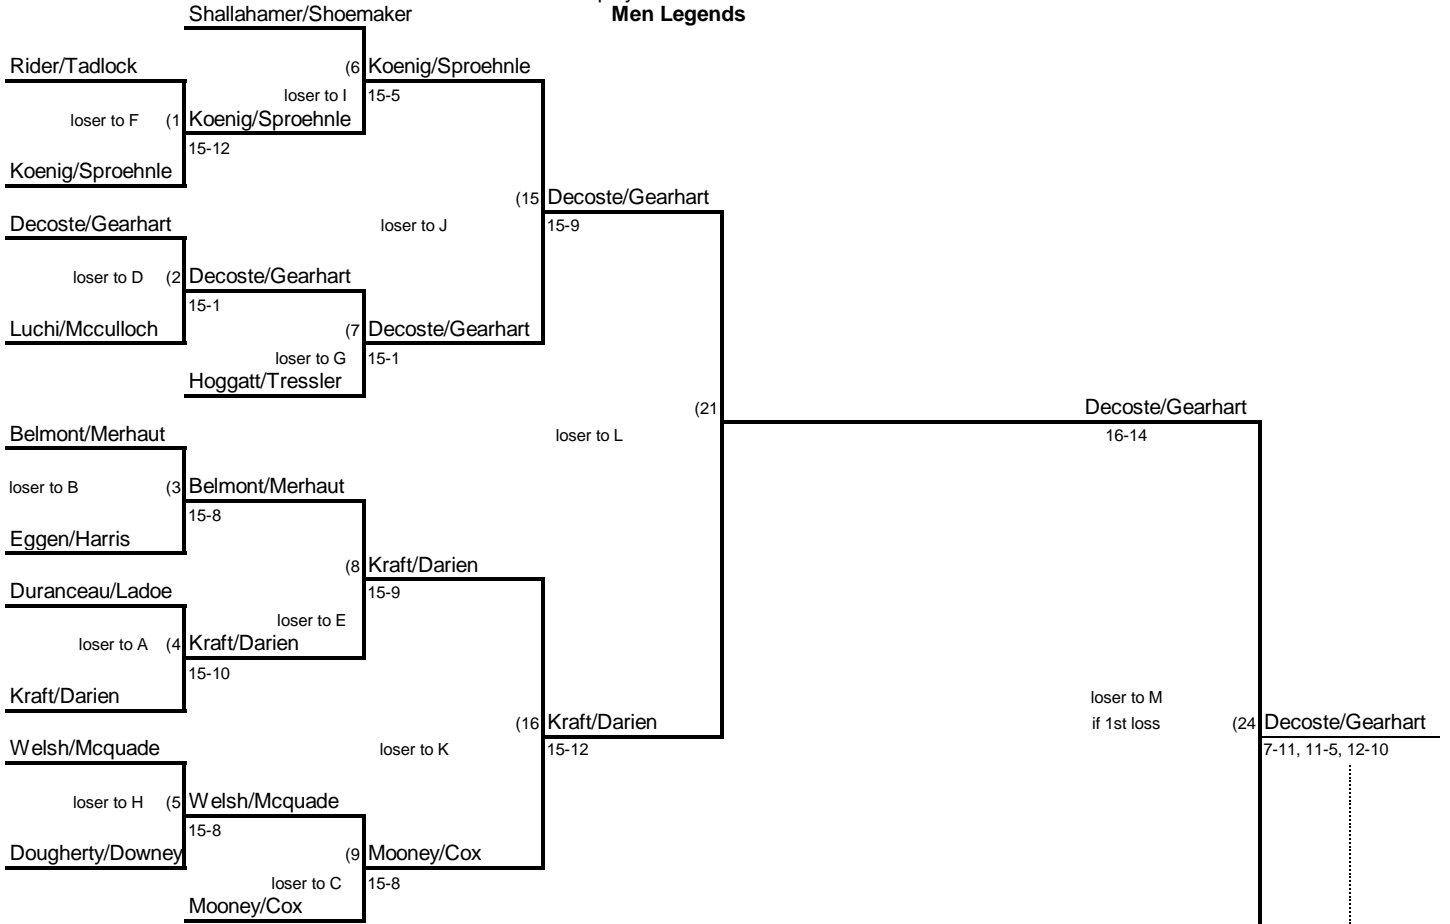

2008 World Senior Games Pickleball Tournament

B Bracket

13 player / team bracket

Men Legends

1 Game to 15

Loser's Bracket

1 Game to 15