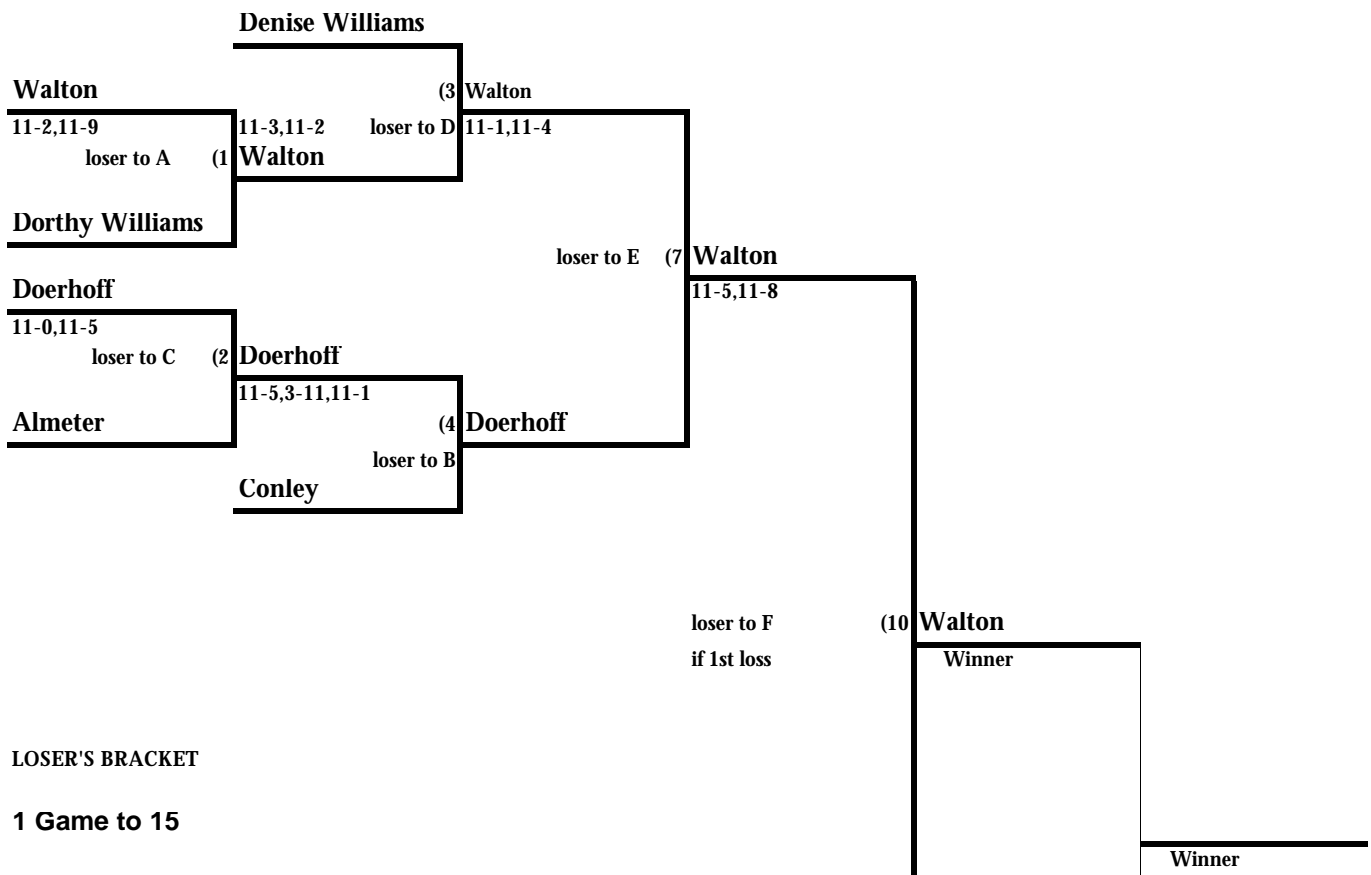

2007 World Senior Games Pickleball Tournament

A Bracket

6 player / team bracket

Women Singles, 50-54

2 out of 3 games to 11

LOSER'S BRACKET

1 Game to 15