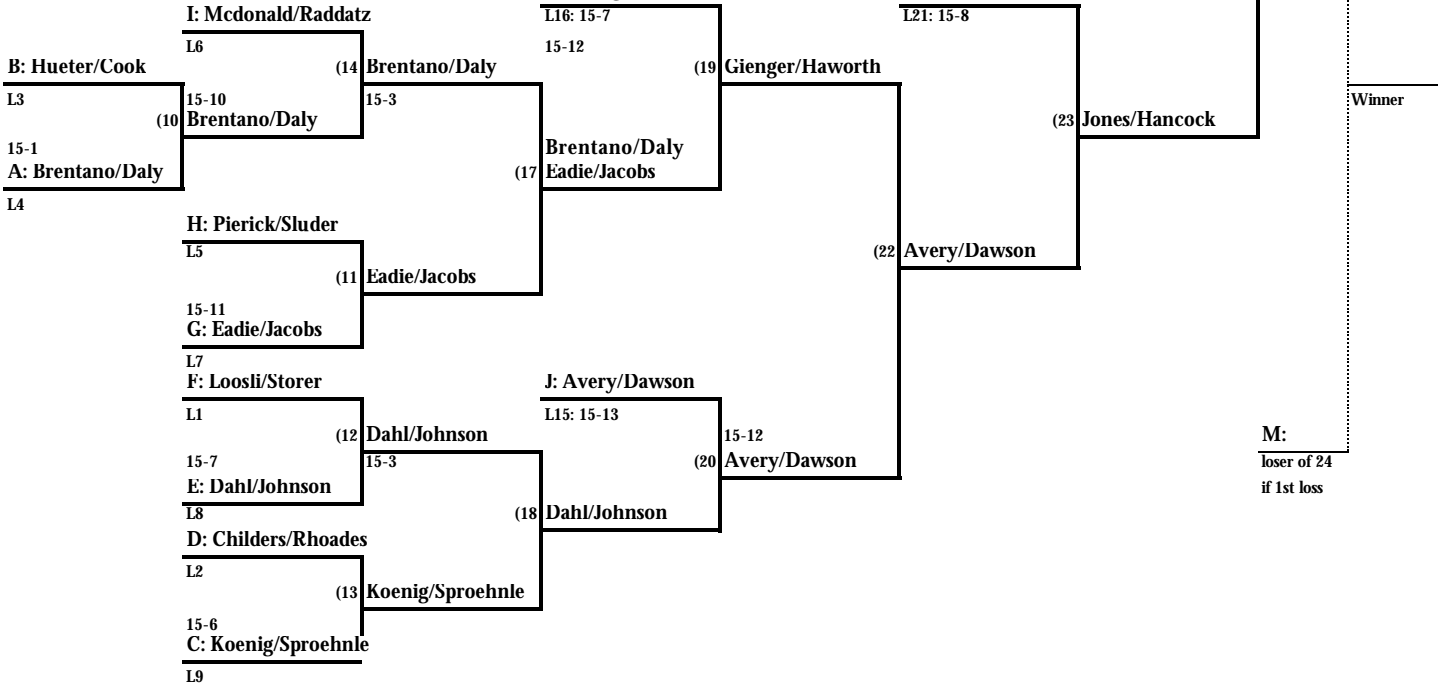

2007 World Senior Games Pickleball Tournament

A Bracket

13 player / team bracket

Women Legends

2 out of 3 games to 11

Loser's Bracket

1 Game to 15

M: loser of 24 if 1st loss