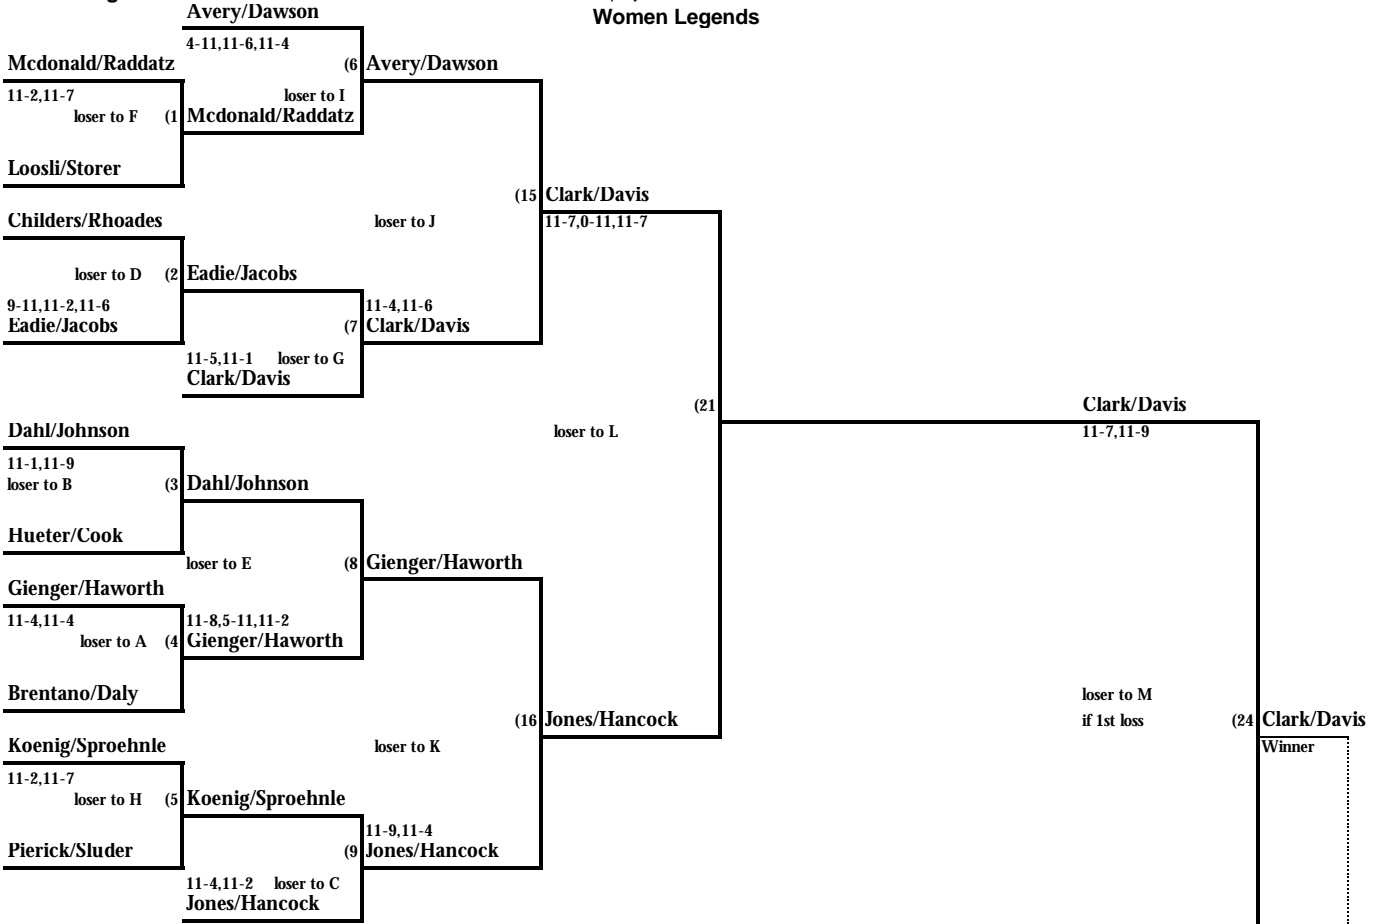

2007 World Senior Games Pickleball Tournament

A Bracket

13 player / team bracket

Women Legends

2 out of 3 games to 11

Loser's Bracket

1 Game to 15

M: loser of 24 if 1st loss