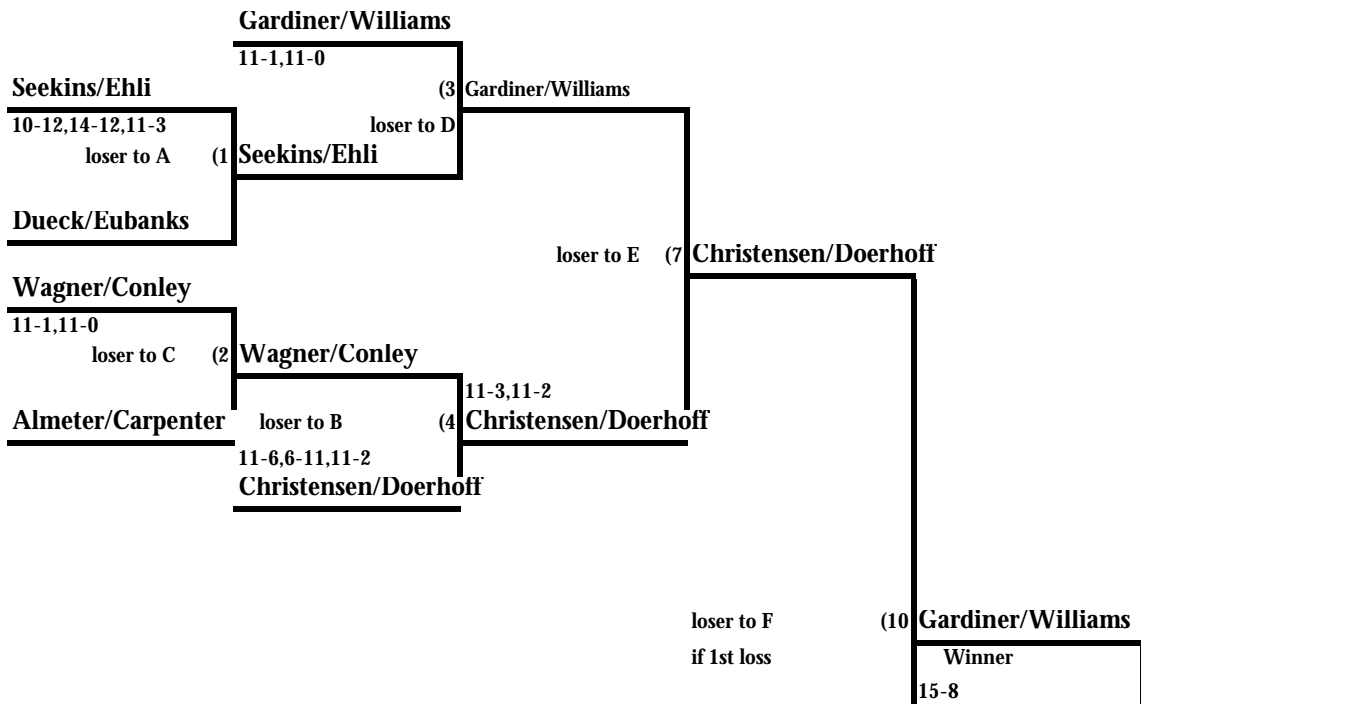

2007 World Senior Games Pickleball Tournament

A Bracket

6 player / team bracket

Women Doubles, 50-54

2 out of 3 games to 11

LOSER'S BRACKET

1 Game to 15